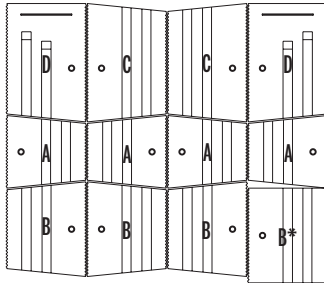

Mini-Creta 3" Double-Sided

Precious Stones™
www.techo-bloc.com

Code: 3011

Textures: Split Face and Aged

Pallet Overview 3011

Applications

Versatile units that can be used to build planters, double and single walls, steps, edge restraints, pillars, fireplaces and exterior kitchen components.

** When building a double-sided wall and/or using the corner unit as corners, the square footage covered per pallet will vary.

See page 108 for more technical information and installation details.

TECHO-BLOC
WARRANTY

CND 2,114,677
US 5,528,873

Specifications per pallet

	Imperial	Metric
**Cubing	24 ft. ²	(2.23 m ²)
Weight	2430 lbs	(1102 kg)
Minimum radius	7 ft.	(2.1 m)
Number of rows = 8	3 ft. ² /row	(0.28 m ²)/row

Half-pallet specifications*

	Imperial	Metric
Cubing	12 ft. ²	(1.11 m ²)
Weight	1180 lbs	(535 kg)
Minimum radius	7 ft.	(2.1 m)
Number of rows = 4	3 ft. ² /row	(0.28 m ²)/row

	Unit dimensions	in	(mm)	Units/pallet
A		Height Depth Length 1 Length 2	2 ¹⁵ / ₁₆ (75) 9 ¹³ / ₁₆ (250) 9 ¹ / ₁₆ (230) 7 ¹ / ₁₆ (180)	32 units
B		Height Depth Length 1 Length 2	2 ¹⁵ / ₁₆ (75) 9 ¹³ / ₁₆ (250) 11 ¹³ / ₁₆ (300) 9 ¹³ / ₁₆ (250)	24 units
B*		Height Depth Length 1 Length 2	2 ¹⁵ / ₁₆ (75) 9 ¹³ / ₁₆ (250) 11 ¹³ / ₁₆ (300) 11 ¹³ / ₁₆ (300)	8 units*
C		Height Depth Length 1 Length 2	2 ¹⁵ / ₁₆ (75) 9 ¹³ / ₁₆ (250) 14 ³ / ₄ (375) 12 ¹³ / ₁₆ (325)	16 units
D		Height Depth Length 1 Length 2	2 ¹⁵ / ₁₆ (75) 9 ¹³ / ₁₆ (250) 14 ³ / ₄ (375) 13 ³ / ₄ (350)	16 units 8 right corners 8 left corners