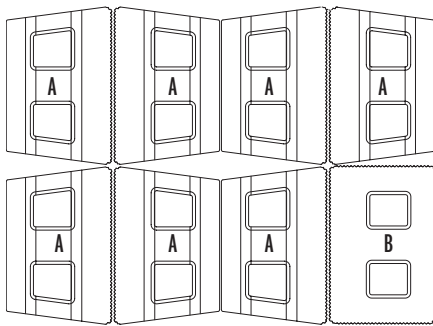

Pallet Overview 3610

Pallet Overview 3600

Compatible caps

Antique Step 14", Muro, Portofino, Prima 14" and York.

Notes

The corners for both the chiseled and split face Suprema have no grooves to accommodate the inserts and must therefore be glued with a concrete adhesive. The corners can be used as right or left corner units or as a regular unit.

See page 108 for more technical information and installation details.

TECHO-BLOC
WARRANTY

Specifications per pallet

CHISELED

	Imperial	Metric
Cubing	24 ft. ²	(2.23 m ²)
Weight	2420 lbs	(1097 kg)
Minimum radius	6 ft.	(1.82 m)
Number of rows = 4 of 6 units	6 ft. ² /row	(0.56 m ²)/row

Unit dimensions

	in	(mm)	Units/pallet
A Height	8	(203)	21 units
Depth	12	(305)	
Length	18	(457)	

B Height	8	(203)	3 units
Depth	12	(305)	
Length	18	(457)	

Specifications per pallet

SPLIT FACE

	Imperial	Metric
Cubing	24 ft. ²	(2.23 m ²)
Weight	2560 lbs	(1161 kg)
Minimum radius	6 ft.	(1.82 m)
Number of rows = 3 of 8 units	8 ft. ² /row	(0.74 m ²)/row

Unit dimensions

	in	(mm)	Units/pallet
A Height	8	(203)	21 units
Depth	12	(305)	
Length	18	(457)	

B Height	8	(203)	3 units
Depth	12	(305)	
Length	18	(457)	

CHISELED

- 01 sandlewood
chiseled 361001
- 08 shale grey
chiseled 361008
- 16 mojave beige
chiseled 361016